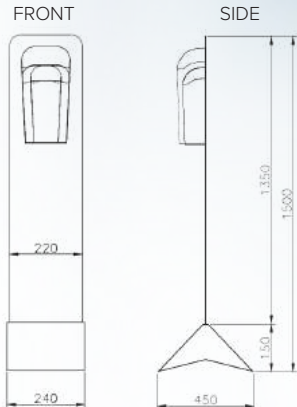

Model: SDME-SSS150/SLIM/AHD - SHIELDme

Size: 220mm W x 1500mm H

Material: White RAL9010 Powder Coated
C/W SHIELDme Hand Sanitizing Dispenser

Automatic Hand Disinfecting Dispenser
(SDME AHDD1000)

- ✔ Kills 99.99% of viruses and bacteria
- ✔ Non irritant
- ✔ Contains no alcohol
- ✔ Safe for humans
- ✔ Non flammable
- ✔ Eco friendly